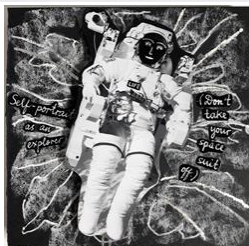

Self-portrait as an explorer

2018

Chalk, inkjet printout, silver leaf, paper

6" x 6"

Framed (10" x 10") and floated