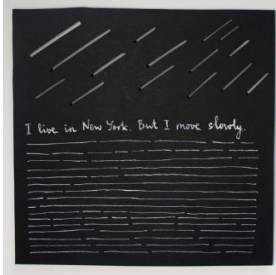

I move slowly

2017

White ink on black paper

6" x 6"

Framed (10" x 10") and floated